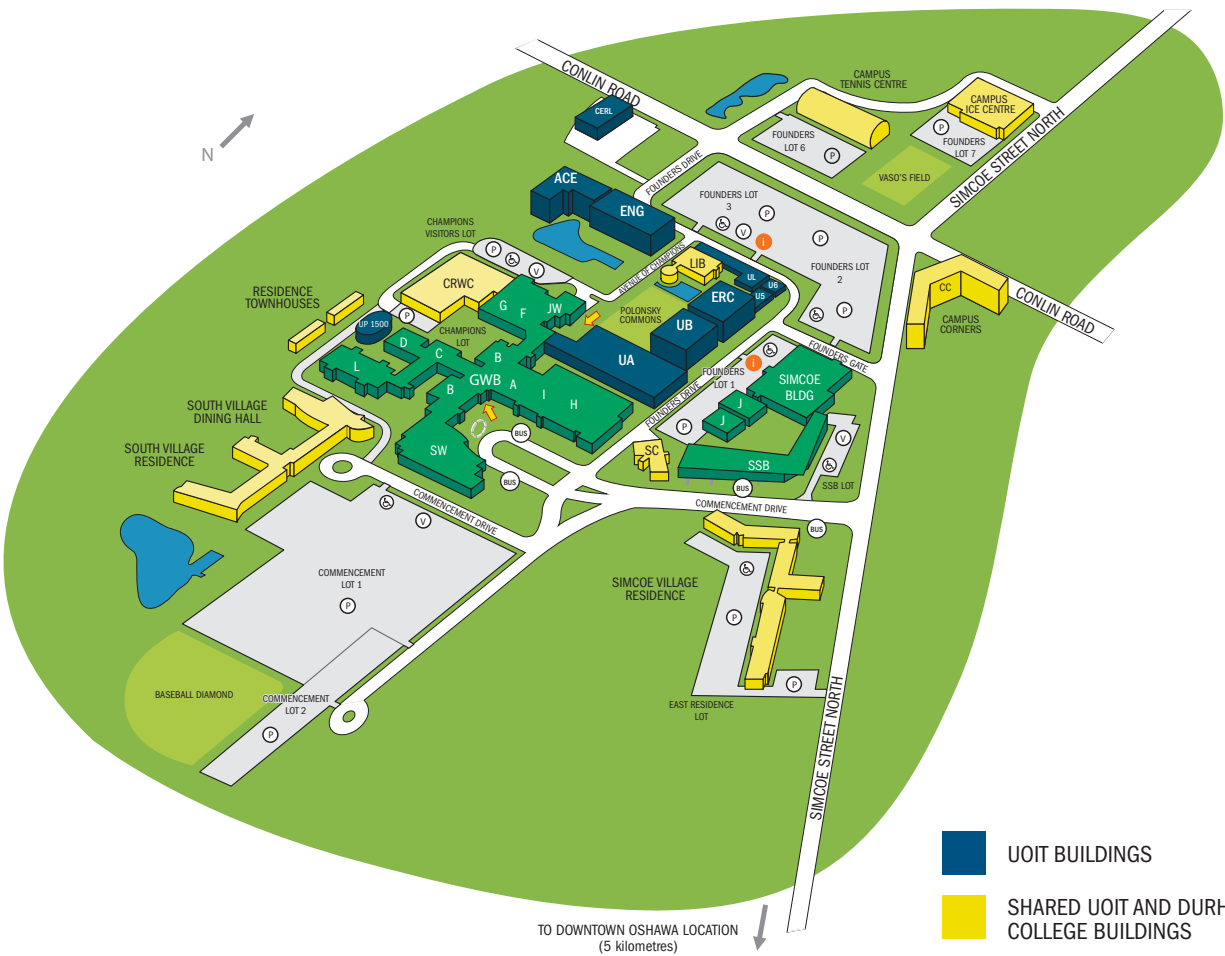

NORTH OSHAWA LOCATION

- ACE AUTOMOTIVE CENTRE OF EXCELLENCE
- CC CAMPUS CORNERS
- CERL CLEAN ENERGY RESEARCH LABORATORY
- CRWC CAMPUS RECREATION AND WELLNESS CENTRE
- ENG ONTARIO POWER GENERATION (OPG) ENGINEERING BUILDING
- ERC ENERGY SYSTEMS AND NUCLEAR SCIENCE RESEARCH CENTRE
- GWB GORDON WILLEY BUILDING LEARNING COMMONS PARKING SECURITY
- JW JUSTICE WING
- LIB LIBRARY

- SC STUDENT CENTRE
- SSB STUDENT SERVICES BUILDING
- SW SOUTH WING
- U5 REGISTRAR'S OFFICE CAREER CENTRE INDIGENOUS CENTRE OFFICE OF STUDENT LIFE STUDENT ACCESSIBILITY SERVICES STUDENT EXPERIENCE CENTRE STUDENT LEARNING CENTRE
- U6 ADMINISTRATIVE OFFICES ENROLMENT SERVICES
- UA SCIENCE BUILDING
- UB BUSINESS AND INFORMATION TECHNOLOGY BUILDING
- UP PAVILION

- UOIT BUILDINGS
- SHARED UOIT AND DURHAM COLLEGE BUILDINGS
- DURHAM COLLEGE BUILDINGS
- PARKING LOTS
- WATER FEATURE
- i INFO/WELCOME BOOTH
- MAIN ENTRANCE/RECEPTION
- P PARKING LOT
- V VISITOR PARKING
- ♿ ACCESSIBLE PARKING
- BUS BUS STOP